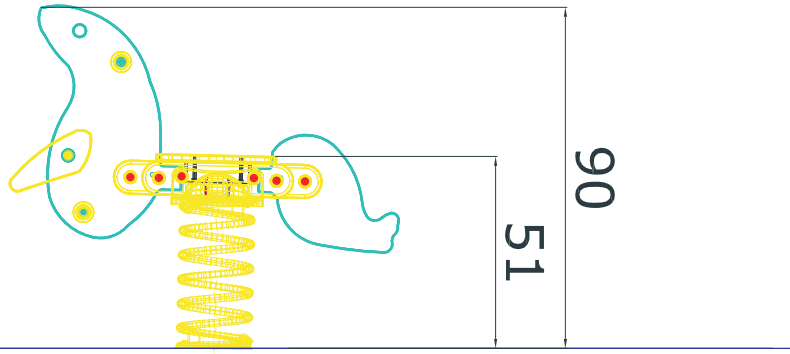

Side and top view with safety zone in scale 1:100

PRODUCT DATA

Product name: Seal _____
Catalogue nr.: 11255 _____
Product type: _____
Critical falling height: 51 _____ cm
Safety zone: 327x250 _____ cm
Dimensions: 103x28 _____ cm
Age level: 2+ _____ years

SURFACE

Materia: _____
Dimensions: _____
Underground: _____
Supplier: _____

Buying date: _____
Installation: _____
Guarantee: _____

3

11255

Product main dimensions

LARS LAJ[®]

DISCOVERY

Installation manual for spring animals: according to EN1176-1
side view