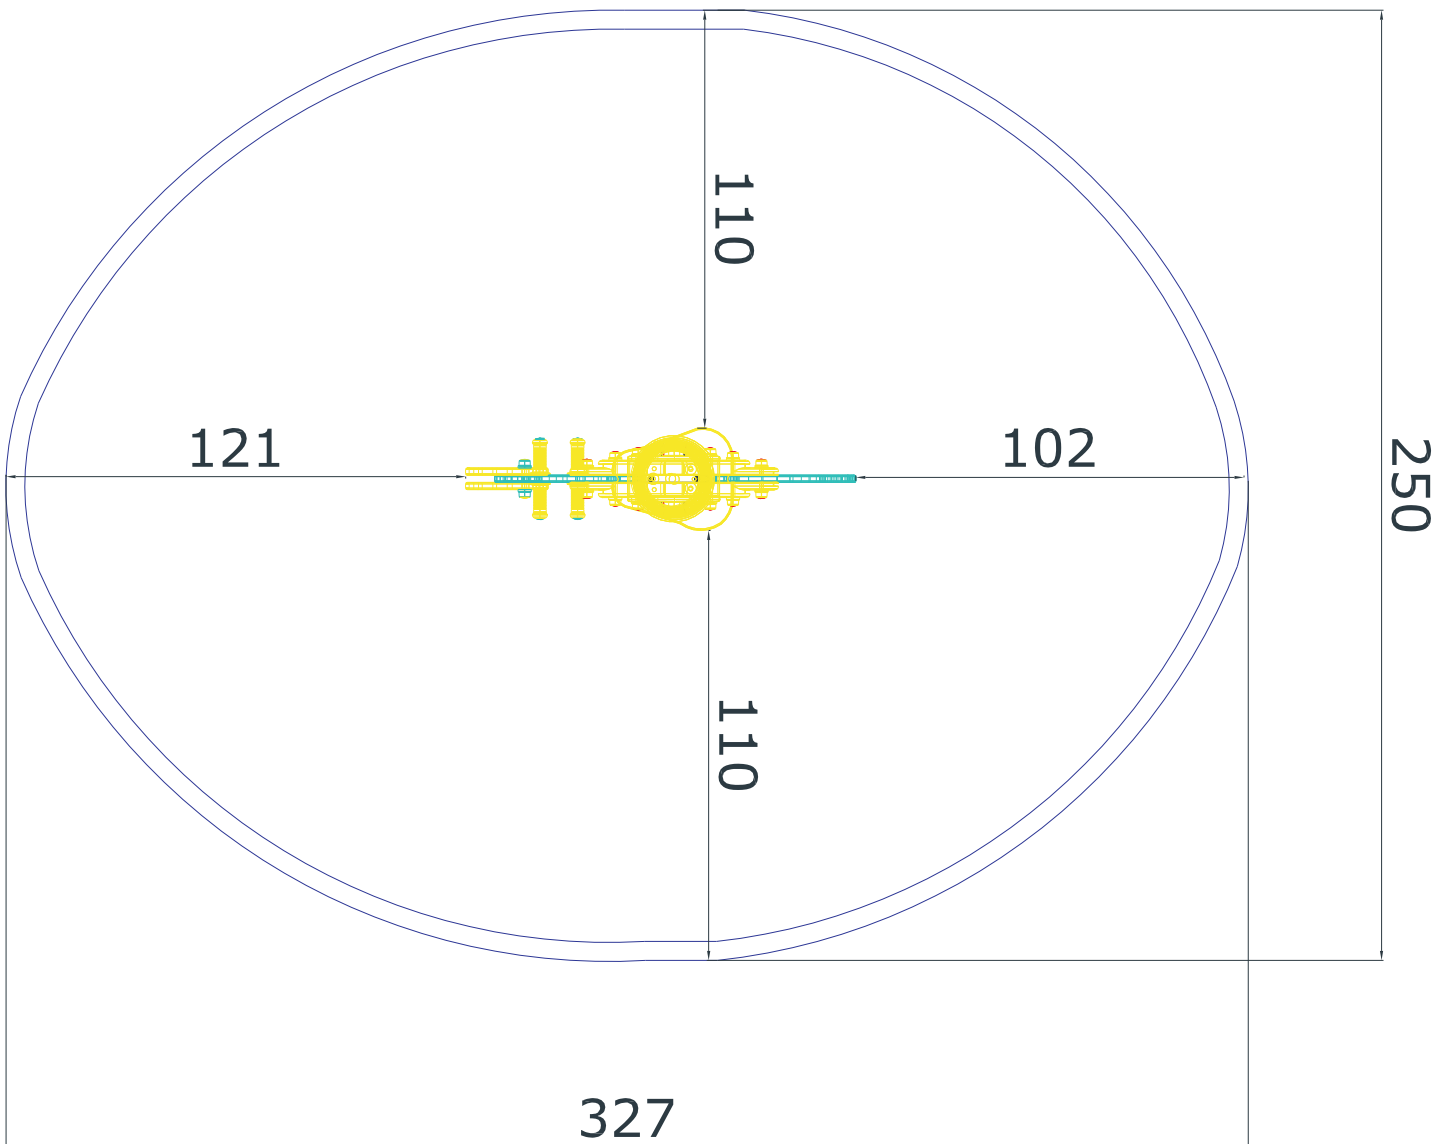

1

11255

LARS LAJ®

DISCOVERY

Product name: Seal
Catalogue number: 11255
Dimensions: 103x28 cm
Total height: 90 cm
Safety zone: 327x250 cm
Critical Falling Height: 51 cm
Requires falling surface: YES
Spare parts available: YES
Acc. to EN 1176: YES
Age level: 2+ years

Side and top view with safety zone in scale 1:100

PRODUCT DATA

Product name: Seal _____
Catalogue nr.: 11255 _____
Product type: _____
Critical falling height: 51 _____ cm
Safety zone: 327x250 _____ cm
Dimensions: 103x28 _____ cm
Age level: 2+ _____ years

SURFACE

Materia: _____
Dimensions: _____
Underground: _____
Supplier: _____

Buying date: _____
Installation: _____
Guarantee: _____

3

11255

Product main dimensions

LARS LAJ[®]

DISCOVERY