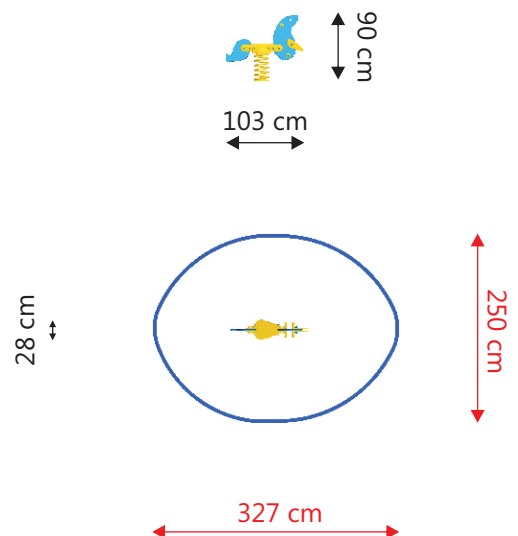

1

11255

LARS LAJ®

DISCOVERY

Product name: Seal
Catalogue number: 11255
Dimensions: 103x28 cm
Total height: 90 cm
Safety zone: 327x250 cm
Critical Falling Height: 51 cm
Requires falling surface: YES
Spare parts available: YES
Acc. to EN 1176: YES
Age level: 2+ years

Side and top view with safety zone in scale 1:100

PRODUCT DATA

Product name: Seal _____
Catalogue nr.: 11255 _____
Product type: _____
Critical falling height: 51 _____ cm
Safety zone: 327x250 _____ cm
Dimensions: 103x28 _____ cm
Age level: 2+ _____ years

SURFACE

Materia: _____
Dimensions: _____
Underground: _____
Supplier: _____

Buying date: _____
Installation: _____
Guarantee: _____

3

11255

Product main dimensions

LARS LAJ[®]

DISCOVERY