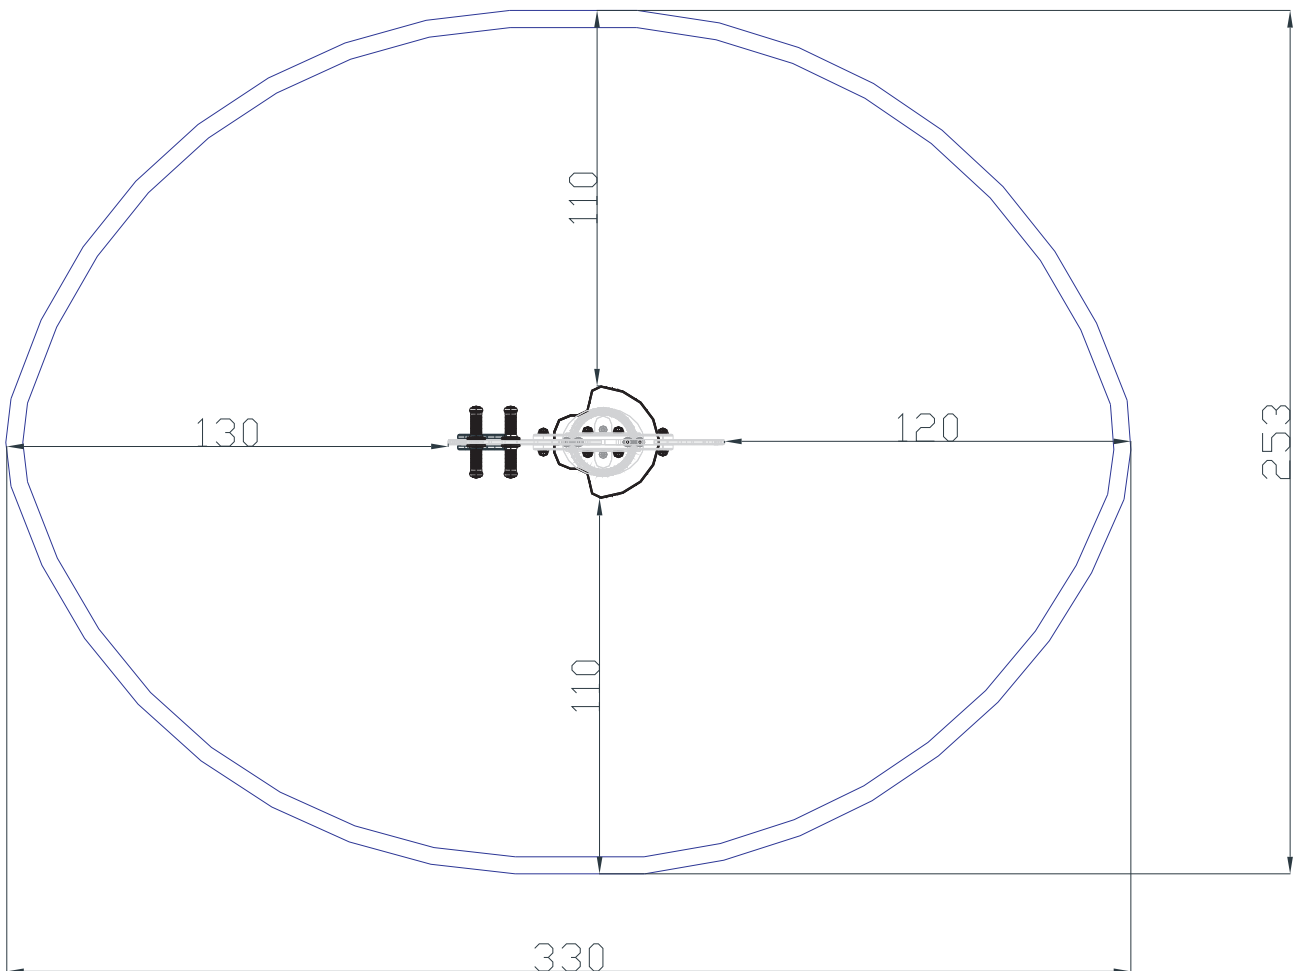

PRODUCT DATA

Product name: Walrus Spring _____
Catalogue No.: 11257 _____
Product type: DISCOVERY _____

Critical falling height: 47 cm _____
Safety zone: 330x253 cm _____
Dimensions: 81x33 cm _____
Age level: 2+ years _____

SURFACE

Materia: _____
Dimensions: _____
Underground: _____
Supplier: _____

Buying date: _____
Installation: _____
Guarantee: _____

3

11257

Product main dimensions

LARS LAJ®

DISCOVERY

Installation manual for spring animals: according to EN1176-1 side view