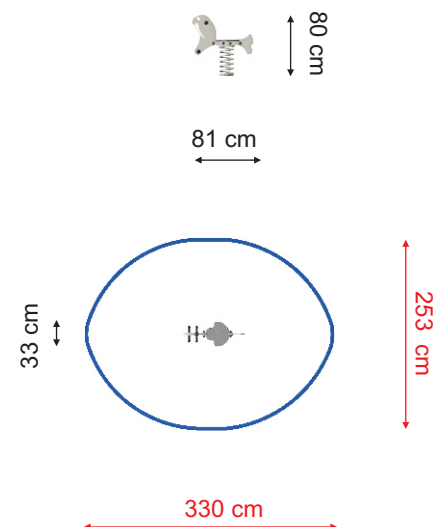

1

11257

LARS LAJ®

DISCOVERY

Product name: Walrus Spring
Catalogue number: 11257
Dimensions: 81x33 cm
Safety zone: 330x253 cm
Total height: 80 cm
Critical Falling Height: 47 cm
Requires falling surface: YES
Spareparts available: YES
Age level: 2+ years

PRODUCT DATA

Product name: Walrus Spring _____
Catalogue No.: 11257 _____
Product type: DISCOVERY _____

Critical falling height: 47 cm _____
Safety zone: 330x253 cm _____
Dimensions: 81x33 cm _____
Age level: 2+ years _____

SURFACE

Materia: _____
Dimensions: _____
Underground: _____
Supplier: _____

Buying date: _____
Installation: _____
Guarantee: _____

3

11257

Product main dimensions

LARS LAJ®

DISCOVERY