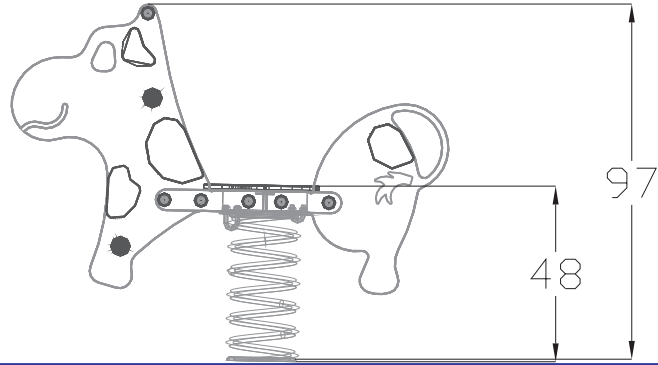

1

11270

LARS LAJ®

DISCOVERY

Product name: COW
Catalogue number: 11270
Dimensions: 120x33 cm
Total height: 97 cm
Safety zone: 373x250 cm
Critical Falling Height: 48 cm
Requires falling surface: YES
Spare parts available: YES
Acc. to EN 1176: YES
Age level: 2+ years

Side and top view with safety zone in scale 1:50

PRODUCT DATA

Product name: COW
Catalogue No.: 11270
Product type: DISCOVERY

Critical Falling Height: 48 cm
Dimensions: 120x33 cm
Safety Zone: 4373x250 cm
Age Level: 2+ years

SURFACE

Material: _____
Dimensions: _____
Underground: _____
Supplier: _____

Buying date: _____
Installation: _____
Guarantee: _____

3

11270

Product main dimensions

LARS LAJ®

DISCOVERY

Installation manual for spring animals: according to EN1176-1:1998 side view