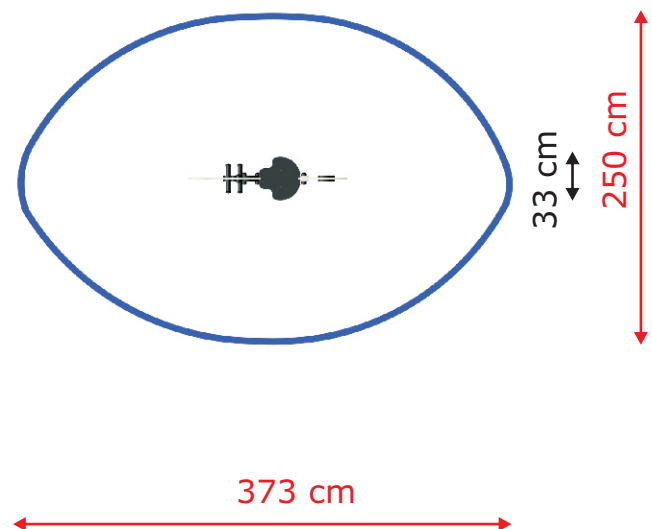

1

11270

LARS LAJ®

DISCOVERY

Product name: COW
Catalogue number: 11270
Dimensions: 120x33 cm
Total height: 97 cm
Safety zone: 373x250 cm
Critical Falling Height: 48 cm
Requires falling surface: YES
Spare parts available: YES
Acc. to EN 1176: YES
Age level: 2+ years

Side and top view with safety zone in scale 1:50

PRODUCT DATA

Product name: COW
Catalogue No.: 11270
Product type: DISCOVERY

Critical Falling Height: 48 cm
Dimensions: 120x33 cm
Safety Zone: 4373x250 cm
Age Level: 2+ years