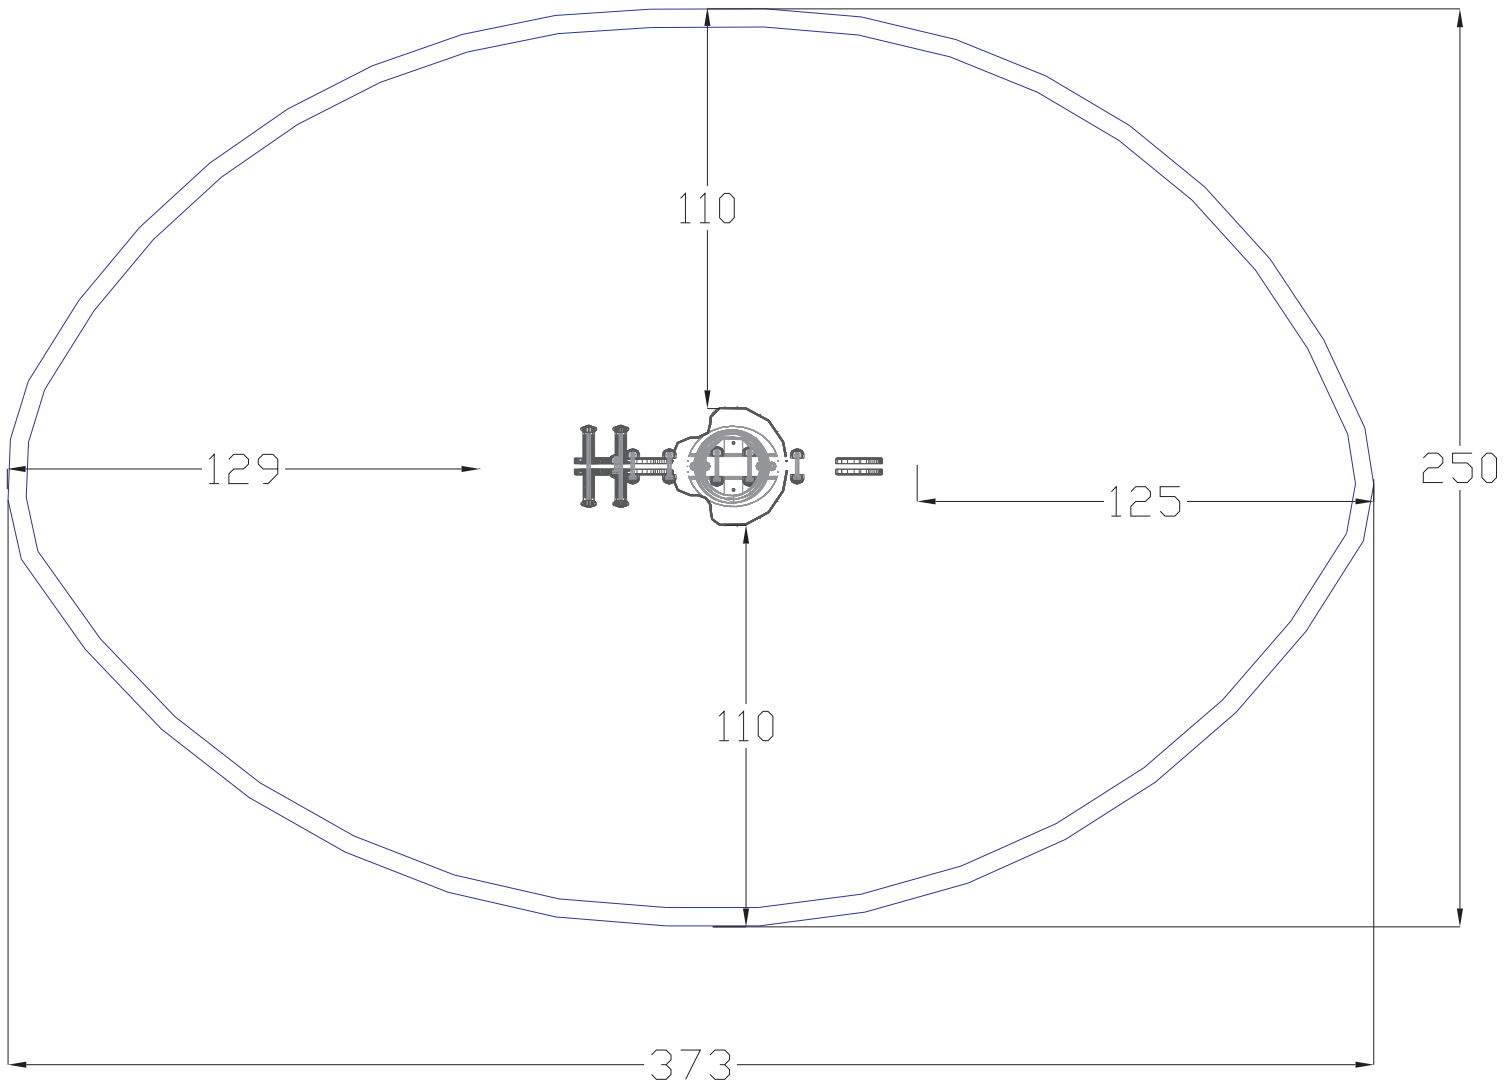

1

11270

LARS LAJ®

DISCOVERY

Product name: COW
Catalogue number: 11270
Dimensions: 120x33 cm
Total height: 97 cm
Safety zone: 373x250 cm
Critical Falling Height: 48 cm
Requires falling surface: YES
Spare parts available: YES
Acc. to EN 1176: YES
Age level: 2+ years

Side and top view with safety zone in scale 1:50

PRODUCT DATA

Product name: COW
Catalogue No.: 11270
Product type: DISCOVERY

Critical Falling Height: 48 cm
Dimensions: 120x33 cm
Safety Zone: 4373x250 cm
Age Level: 2+ years

SURFACE

Material: _____
Dimensions: _____
Underground: _____
Supplier: _____

Buying date: _____
Installation: _____
Guarantee: _____

3

11270

Product main dimensions

LARS LAJ®

DISCOVERY

Installation manual for spring animals: according to EN1176-1:1998 side view