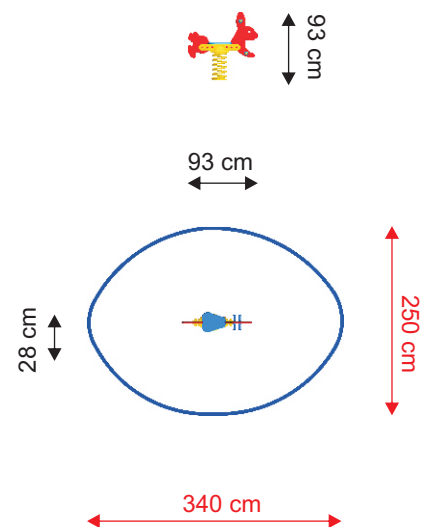

## DISCOVERY

Product name: Rabbit  
Catalogue number: 11252  
Dimensions: 93x28 cm  
Total height: 93 cm  
Safety zone: 340x250 cm  
Critical Falling Height: 52 cm  
Requires falling surface: YES  
Spare parts available: YES  
Acc. to EN 1176: YES  
Age level: 2+ years

**PRODUCT DATA**

**Product name:** Rabbit  
**Catalogue No.:** 11252  
**Product type:** DISCOVERY  
  
**Critical Falling Height:** 52 cm  
**Dimensions:** 93x28 cm  
**Safety Zone:** 340x250 cm  
**Age Level:** 2+ years