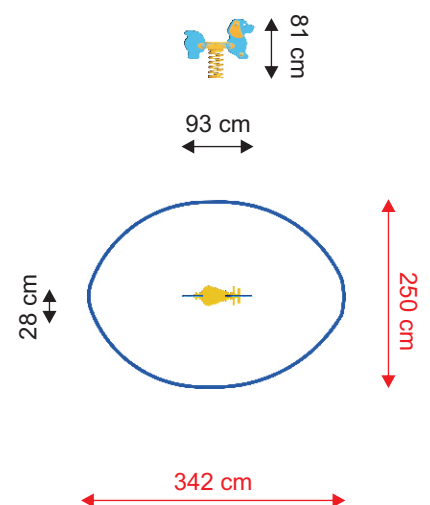

1

11251

LARS LAJ®

DISCOVERY

Product name: Doggy
Catalogue number: 11251
Dimensions: 93x28 cm
Safety zone: 342x250 cm
Total height : 81 cm
Critical Falling Height: 51 cm
Requires safety surface: YES
Age level: 2+ years

PRODUCT DATA

Product name: Doggy _____
Catalogue nr.: 11251 _____
Product type: _____
Critical falling height: 51 cm _____
Safety zone: 342x250 cm _____
Dimensions: 93x28 cm _____
Age level: 2+ years _____