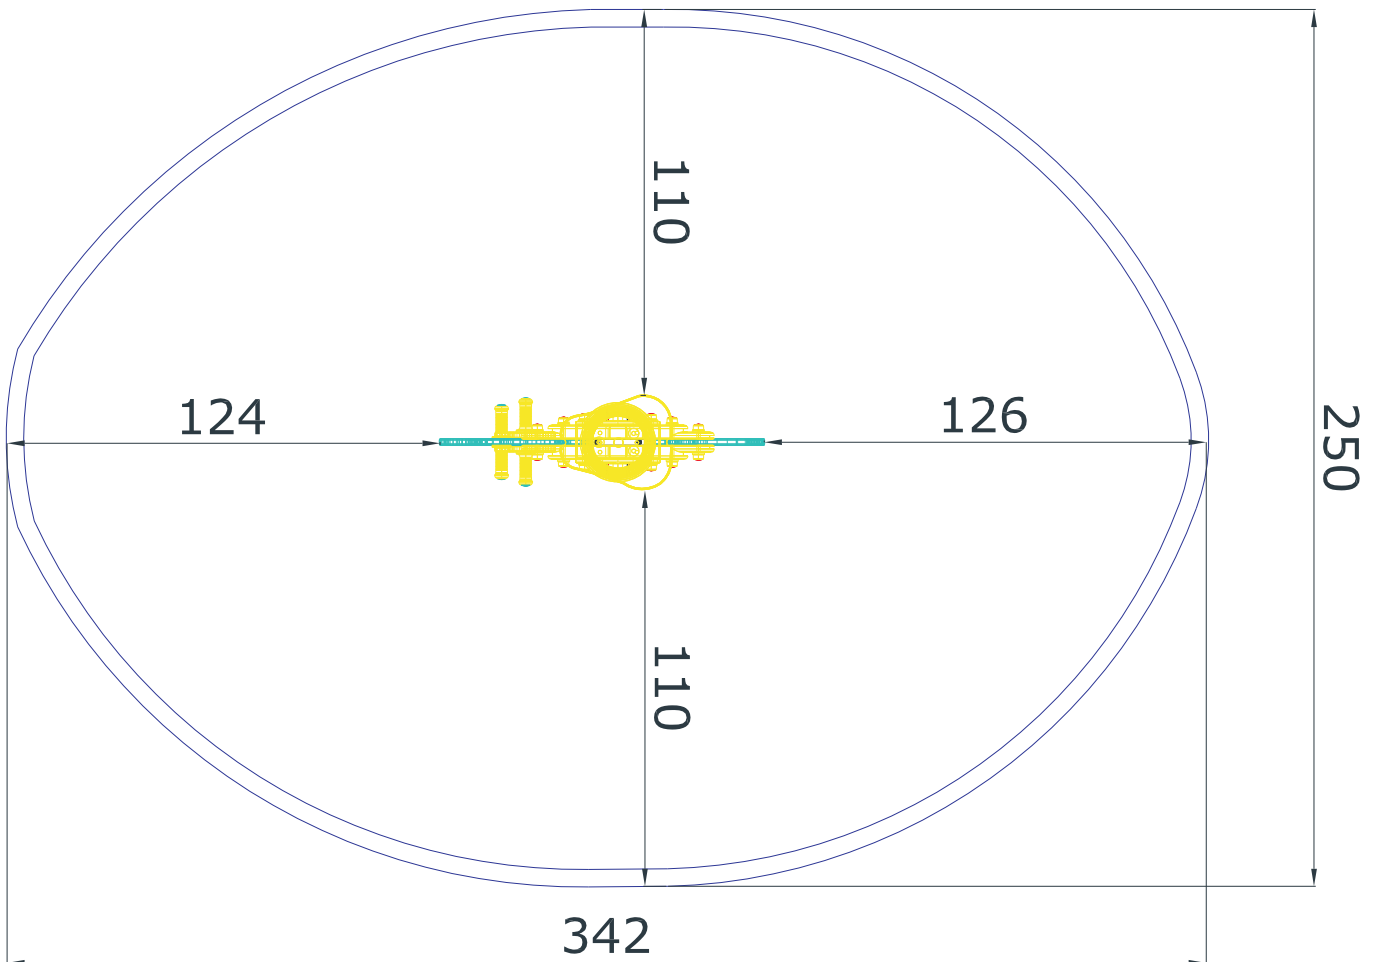

1

11251

LARS LAJ®

DISCOVERY

Product name: Doggy
Catalogue number: 11251
Dimensions: 93x28 cm
Safety zone: 342x250 cm
Total height : 81 cm
Critical Falling Height: 51 cm
Requires safety surface: YES
Age level: 2+ years

PRODUCT DATA

Product name: Doggy _____
Catalogue nr.: 11251 _____
Product type: _____
Critical falling height: 51 cm _____
Safety zone: 342x250 cm _____
Dimensions: 93x28 cm _____
Age level: 2+ years _____

SURFACE

Materia: _____
Dimensions: _____
Underground: _____
Supplier: _____

Buying date: _____
Installation: _____
Guarantee: _____

3

11251

Product main dimensions

LARS LAJ[®]

Installation manual for spring animals: according to EN1176-1
side view