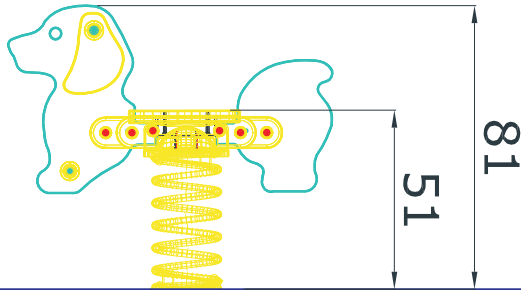

1

11251

LARS LAJ®

DISCOVERY

Product name: Doggy
Catalogue number: 11251
Dimensions: 93x28 cm
Safety zone: 342x250 cm
Total height : 81 cm
Critical Falling Height: 51 cm
Requires safety surface: YES
Age level: 2+ years

PRODUCT DATA

Product name: Doggy _____
Catalogue nr.: 11251 _____
Product type: _____
Critical falling height: 51 cm _____
Safety zone: 342x250 cm _____
Dimensions: 93x28 cm _____
Age level: 2+ years _____

SURFACE

Materia: _____
Dimensions: _____
Underground: _____
Supplier: _____

Buying date: _____
Installation: _____
Guarantee: _____

3

11251

Product main dimensions

LARS LAJ[®]

Installation manual for spring animals: according to EN1176-1
side view