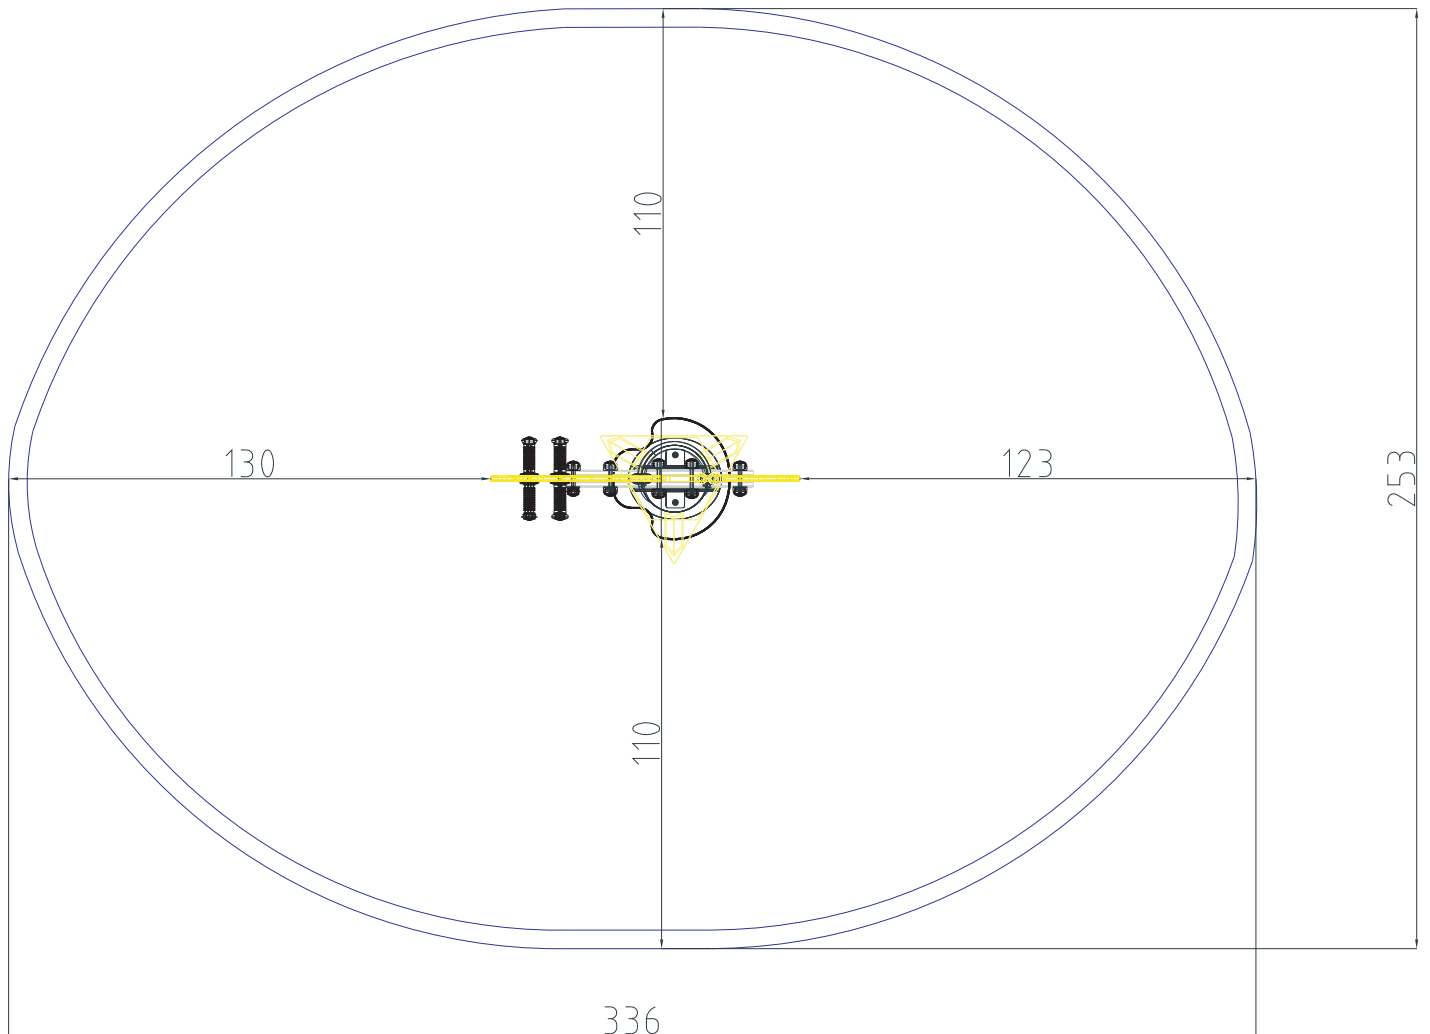

1

11256

LARS LAJ®

DISCOVERY

Product name: Seal Spring
Catalogue number: 11256
Dimensions: 85x33 cm
Total height: 81 cm
Safety zone: 336x253 cm
Critical Falling Height: 48 cm
Requires falling surface: YES
Spare parts available: YES
Acc. to EN 1176: YES
Age level: 2+ years

PRODUCT DATA

Product name: Seal Spring
Catalogue No.: 11256
Product type: DISCOVERY

Critical Falling Height: 48 cm
Dimensions: 85x33 cm
Safety Zone: 336x253 cm
Age Level: 2+ years

COMPANY DATA

Name: _____
Address: _____
Zip code/city: _____
Place: _____
Phone: _____
Fax: _____
Email: _____

3

11256

Product main dimensions

LARS LAJ[®]

DISCOVERY

Installation manual for spring animals: according to EN1176-1:1998
side view