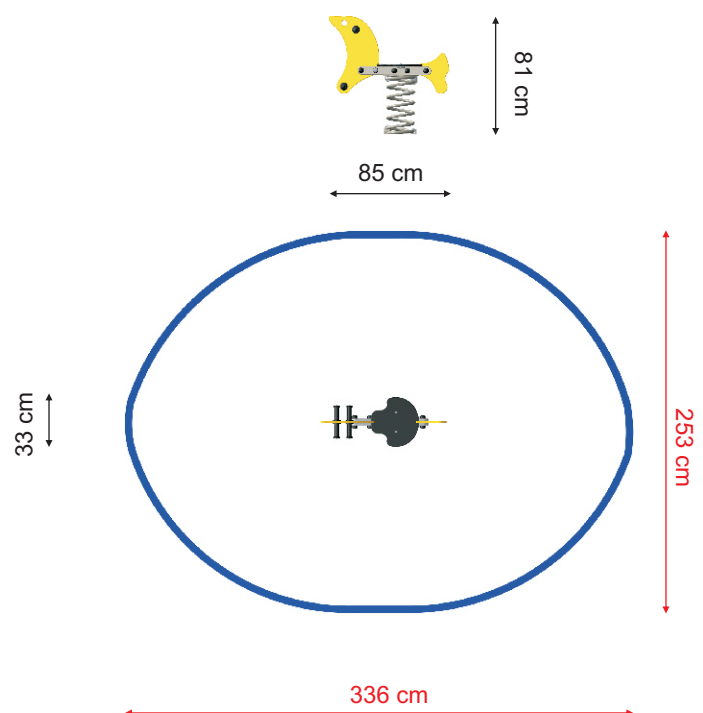

1

11256

LARS LAJ®

DISCOVERY

Product name: Seal Spring
Catalogue number: 11256
Dimensions: 85x33 cm
Total height: 81 cm
Safety zone: 336x253 cm
Critical Falling Height: 48 cm
Requires falling surface: YES
Spare parts available: YES
Acc. to EN 1176: YES
Age level: 2+ years

PRODUCT DATA

Product name: Seal Spring
Catalogue No.: 11256
Product type: DISCOVERY

Critical Falling Height: 48 cm
Dimensions: 85x33 cm
Safety Zone: 336x253 cm
Age Level: 2+ years

COMPANY DATA

Name: _____
Address: _____
Zip code/city: _____
Place: _____
Phone: _____
Fax: _____
Email: _____

3

11256

Product main dimensions

LARS LAJ[®]

DISCOVERY

Installation manual for spring animals: according to EN1176-1:1998
side view