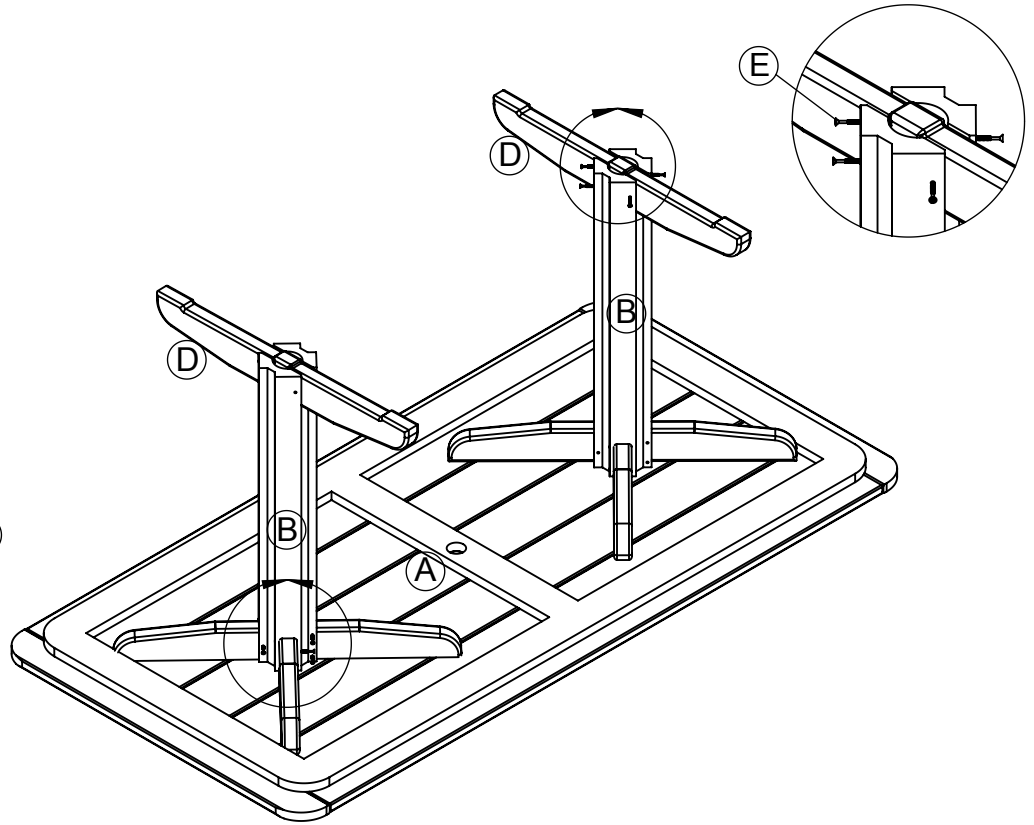

1

- (A)x1
- (B)x2
- (D)x2
- (E)x36