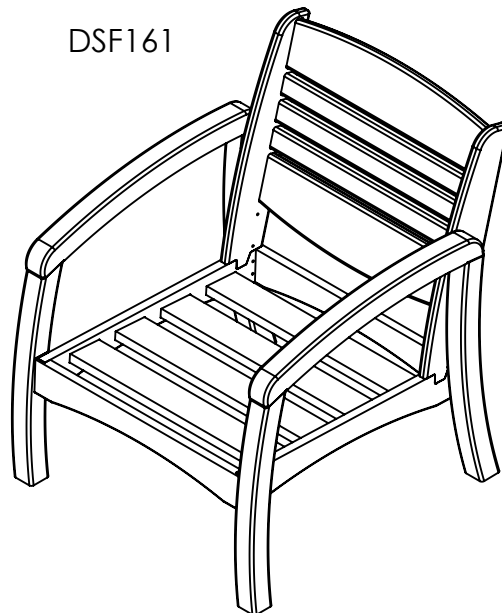

Bay Breeze
Coastal Collection

DSF162

DSF161

DSF163

Bay Breeze
Coastal Collection

DSF161

#2

1 1/2" / 38mm
Ⓔ x4

2 1/2" / 63mm
Ⓕ x8

3" / 76mm
Ⓖ x2

800.490.1283

crpproducts.com

FAX 519.271.8544

- 1
Ⓐx1
Ⓑx1
Ⓒx2

- 2
Ⓒx1
Ⓓx1
Ⓔx4
Ⓕx8

Bay Breeze
Coastal Collection