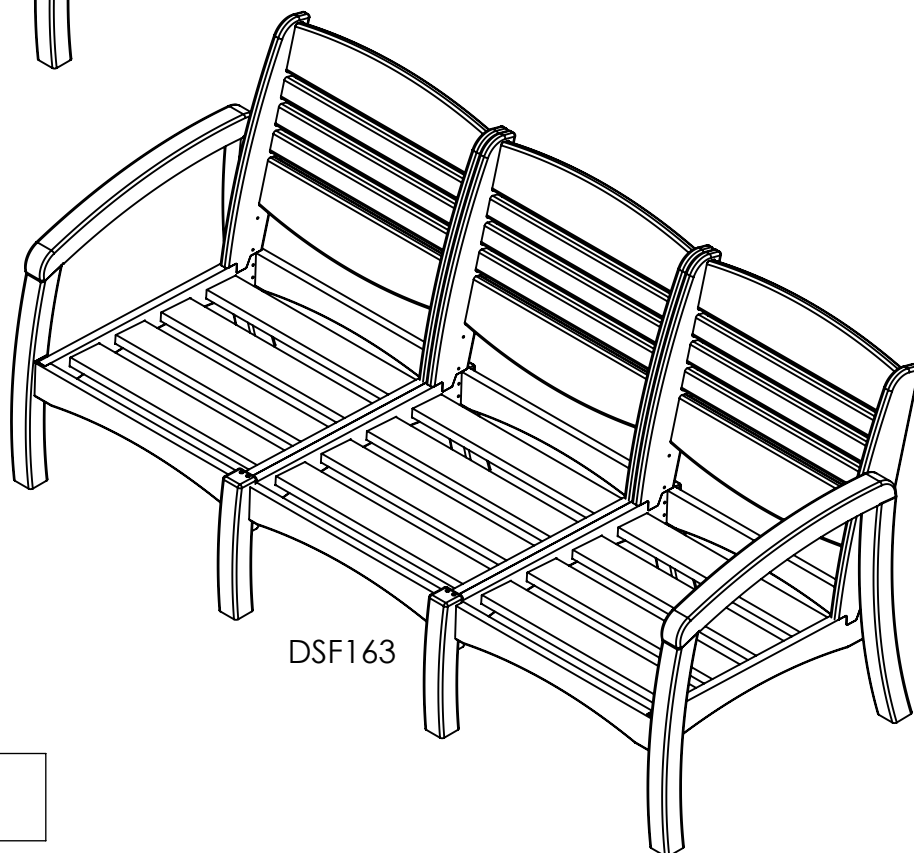

Bay Breeze
Coastal Collection

DSF162

DSF161

DSF163

Bay Breeze
Coastal Collection

DSF161

#2

1 1/2" / 38mm
Ⓔ x4

2 1/2" / 63mm
Ⓕ x8

3" / 76mm
Ⓖ x2

800.490.1283

crpproducts.com

FAX 519.271.8544

- 1
Ⓐx1
Ⓑx1
Ⓒx2

- 2
Ⓒx1
Ⓓx1
Ⓔx4
Ⓕx8

Bay Breeze
Coastal Collection

DSF162

1 1/2" / 38mm
E x18

#2 2 1/2" / 63mm
F x8

3" / 76mm
G x4

1
Ⓐx2
Ⓔx4

2
Ⓑx2
Ⓔx2
Ⓒx4

3

- ⓓx1
- ⓐx1
- ⓔx4
- ⓕx8

4
Hx1
Ix1
Ex8

DSF163

#2

1 1/2" / 38mm

2 1/2" / 63mm

3" / 76mm

1
Ⓐx3
Ⓔx8

2
Ⓑx3
Ⓒx6
Ⓔx4