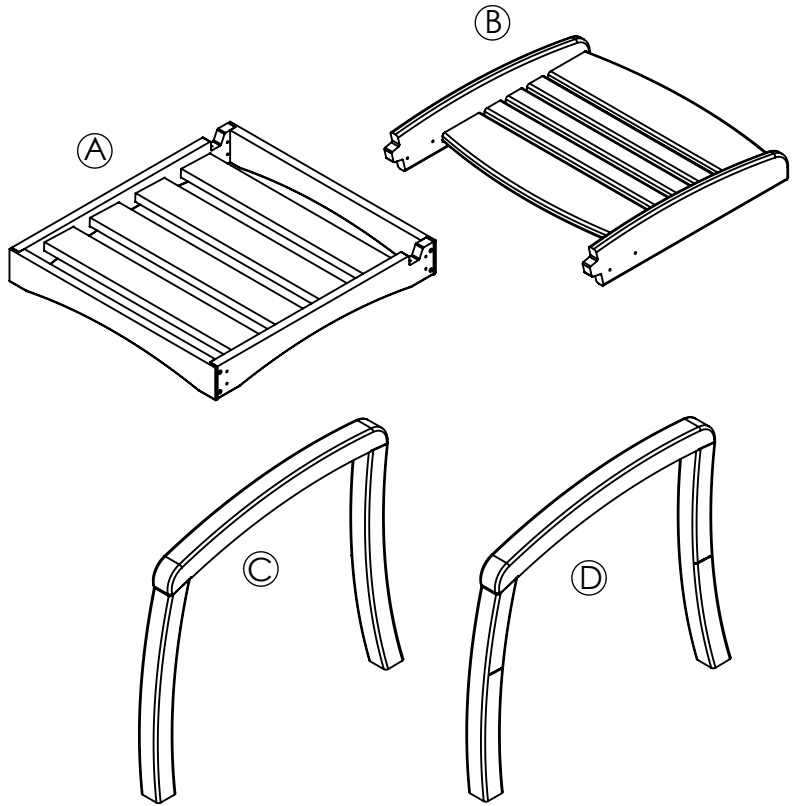

Bay Breeze
Coastal Collection

DSF162

DSF161

DSF163

Bay Breeze
Coastal Collection

DSF161

#2

1 1/2" / 38mm
Ⓔ x4

2 1/2" / 63mm
Ⓕ x8

3" / 76mm
Ⓖ x2

800.490.1283

crpproducts.com

FAX 519.271.8544

- 1
Ⓐx1
Ⓑx1
Ⓒx2

- 2
Ⓒx1
Ⓓx1
Ⓔx4
Ⓕx8

Bay Breeze
Coastal Collection

DSF162

1 1/2" / 38mm
E x18

#2 2 1/2" / 63mm
F x8

3" / 76mm
G x4

1
Ⓐx2
Ⓔx4

2
Ⓑx2
Ⓔx2
Ⓒx4

3

- ⓓx1
- ⓐx1
- ⓔx4
- ⓕx8

4
Hx1
Ix1
Ex8

DSF163

#2

1 1/2" / 38mm

2 1/2" / 63mm

3" / 76mm

1
Ⓐx3
Ⓔx8

2
Ⓑx3
Ⓒx6
Ⓔx4