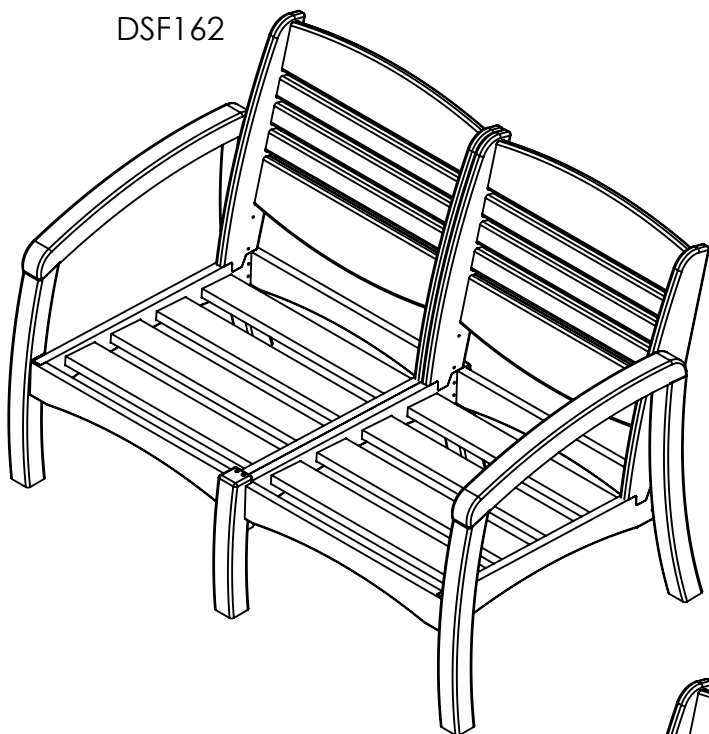

Bay Breeze
Coastal Collection

DSF162

DSF161

DSF163

Bay Breeze
Coastal Collection

DSF161

#2

1 1/2" / 38mm
Ⓔ x4

2 1/2" / 63mm
Ⓕ x8

3" / 76mm
Ⓖ x2

800.490.1283

crpproducts.com

FAX 519.271.8544

- 1
Ⓐx1
Ⓑx1
Ⓒx2

- 2
Ⓒx1
Ⓓx1
Ⓔx4
Ⓕx8

Bay Breeze
Coastal Collection

DSF162

1 1/2" / 38mm
E x18

#2 2 1/2" / 63mm
F x8

3" / 76mm
G x4

1
Ⓐx2
Ⓔx4

2
Ⓑx2
Ⓔx2
Ⓒx4

3

- ⓓx1
- ⓐx1
- ⓔx4
- ⓕx8