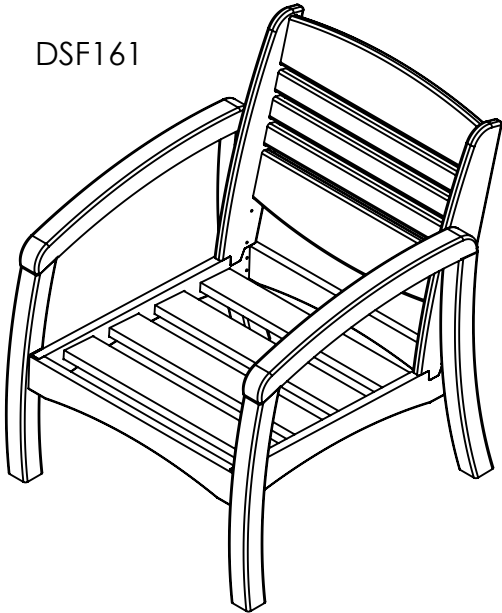

Bay Breeze
Coastal Collection

DSF162

DSF161

DSF163

Bay Breeze
Coastal Collection

DSF161

#2

1 1/2" / 38mm
Ⓔ x4

2 1/2" / 63mm
Ⓕ x8

3" / 76mm
Ⓖ x2

800.490.1283

crpproducts.com

FAX 519.271.8544

- 1
Ⓐx1
Ⓑx1
Ⓒx2

- 2
Ⓒx1
Ⓓx1
Ⓔx4
Ⓕx8

Bay Breeze
Coastal Collection