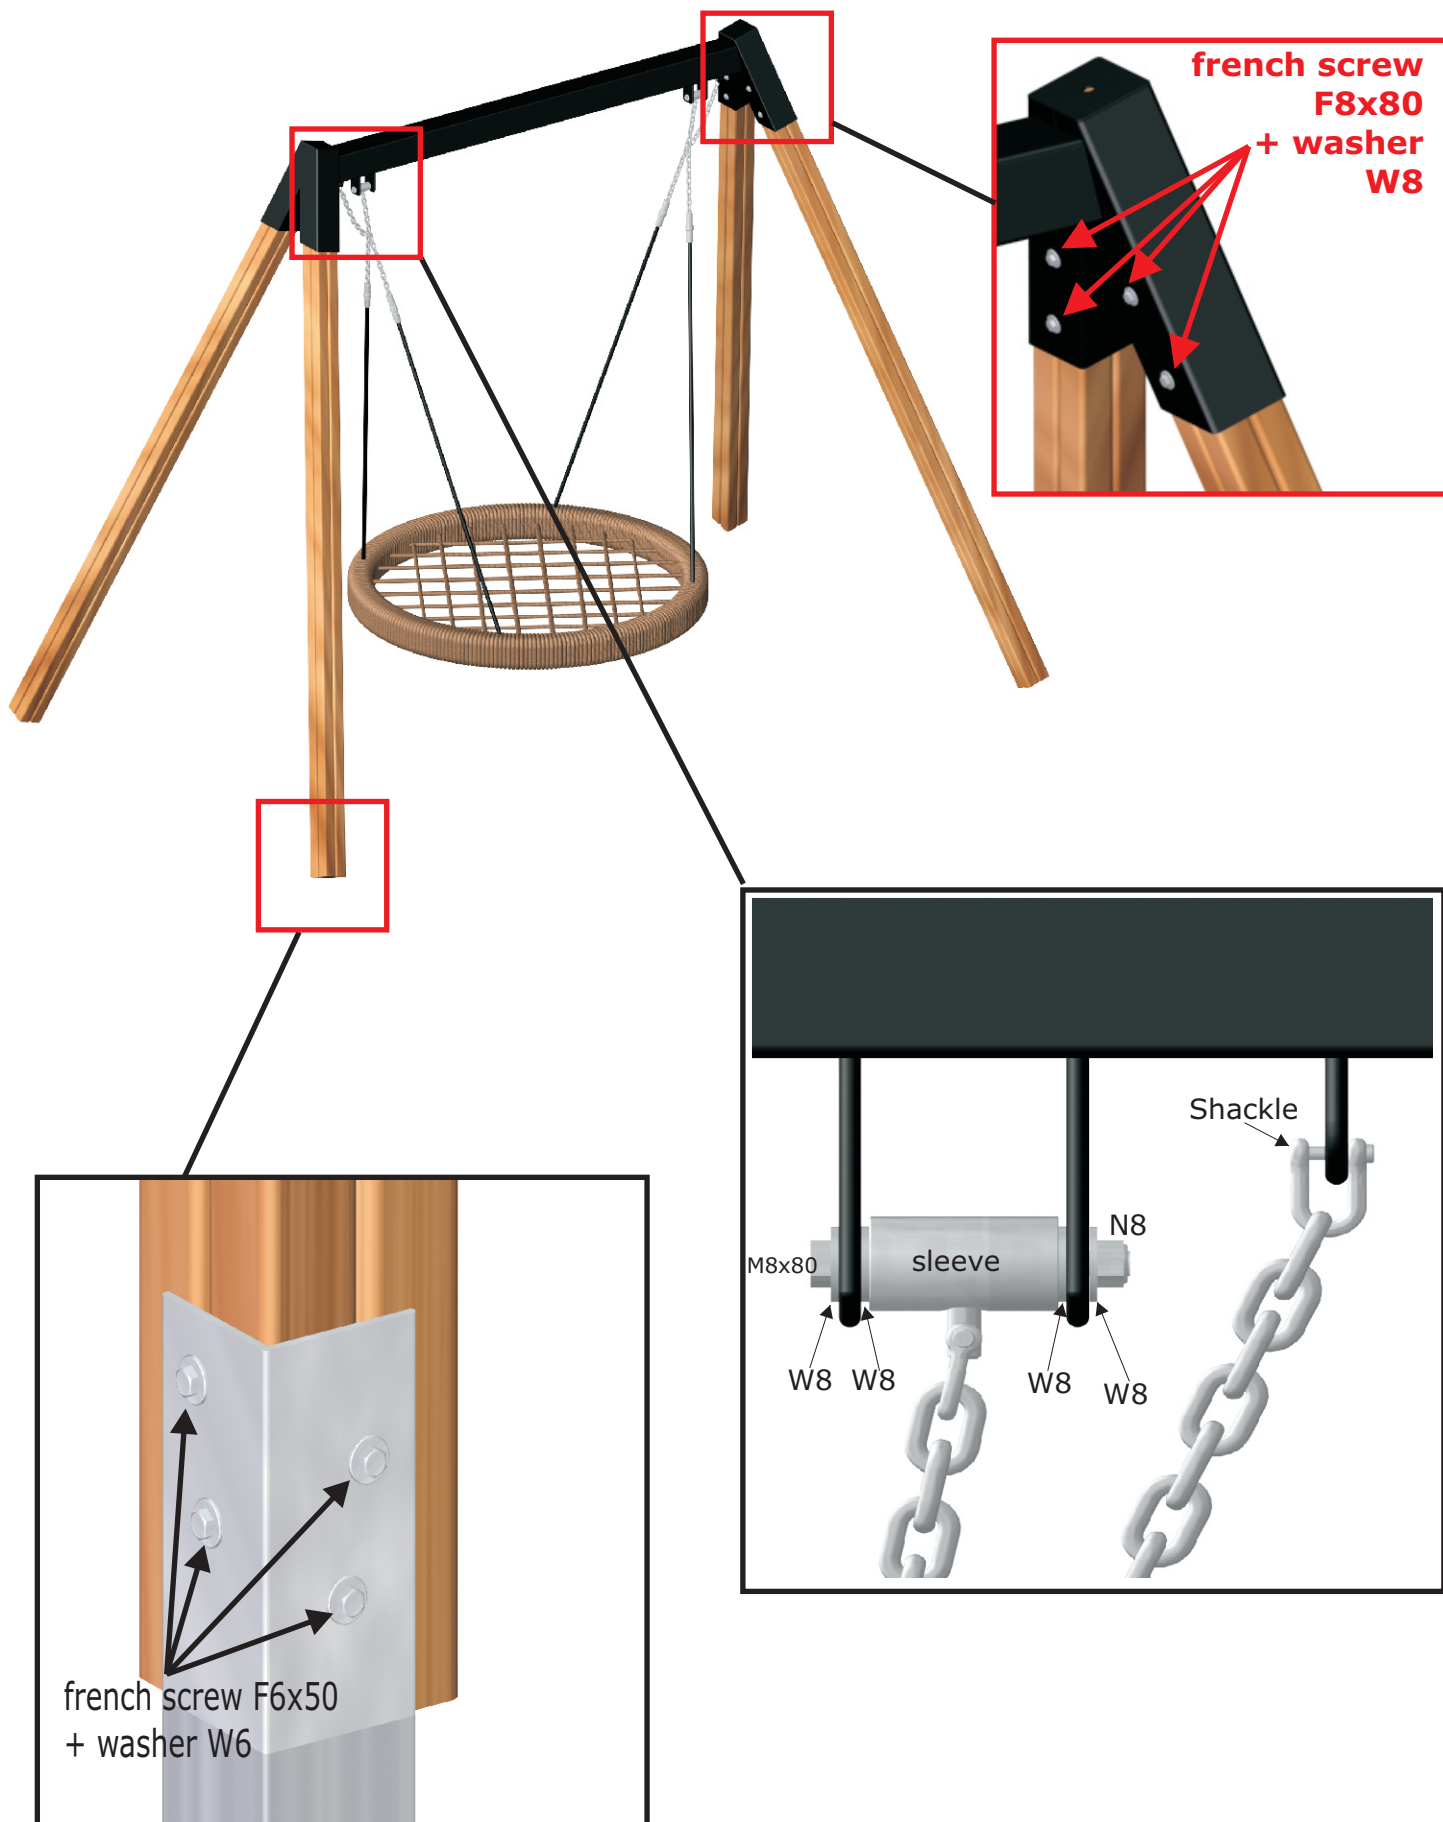

PIONEER

	SURFACE	SAND, GRAVEL, BARK
metal anchors 70 cm in-ground		
wooden posts 80 cm in-ground		